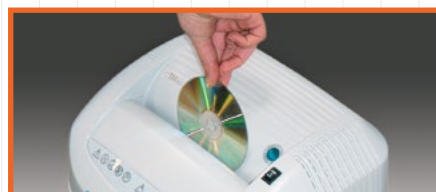

ECO-FRIENDLY: do not require plastic bags

FRONT WINDOW to check the shreds level

SHRED UP TO 19 SHEETS OF PAPER AT A TIME by inserting them into the wide and convenient throat

SHRED CDs, DVDs AND CREDIT CARDS by inserting them into the wide and convenient throat